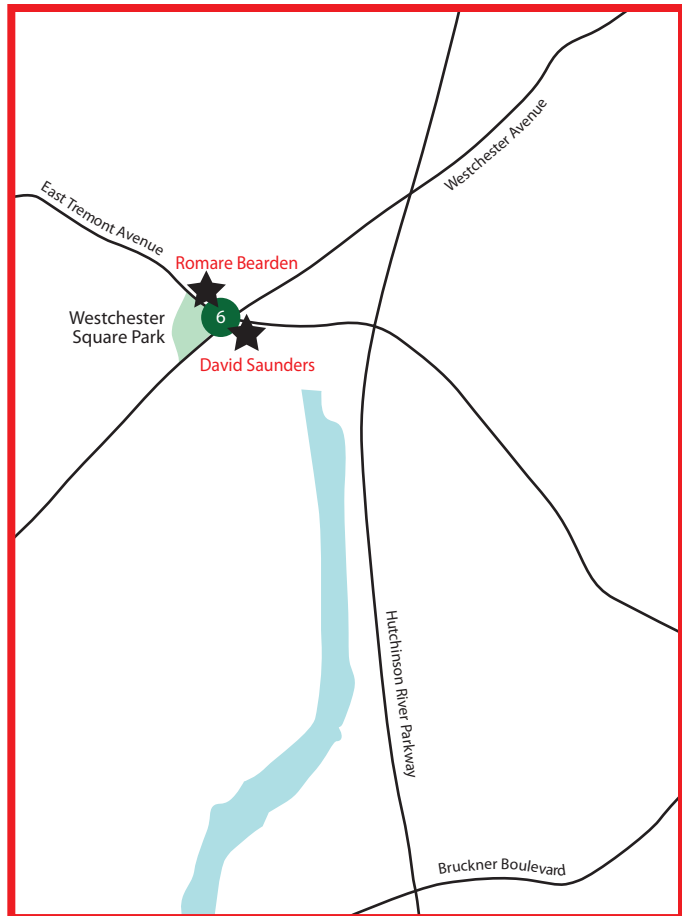

## Westchester Square Neighborhood

### Tremont Avenue Subway Station:

- Romare Bearden, *Untitled*

### Westchester Square Park:

- David Saunders, *Seat*

From left to right: David Saunders, Westchester Square Park; Romare Bearden, Tremont Avenue Subway Station

#### By CAR:

Take the Cross Bronx Expressway to Westchester Avenue. Continue south to Westchester Square. Westchester Avenue can also be reached by the Hutchinson River Parkway (head west) and the Bronx River Parkway (head west).